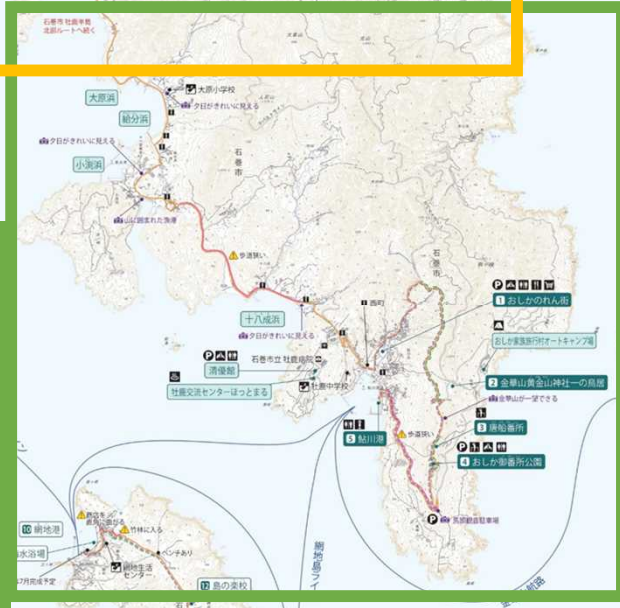

Onagawa

1/11,12,19,26
2/9,16,23

North Oshika

1/15,22,25,29
2/5,12,15,19,
22,26

みちのく潮風トレイル Michinoku Coastal Trail

[石巻市 牡鹿半島北部]

South Oshika

1/8,18
2/1,2,8,29

Hunting Areas and Dates in Ishinomaki City and Onagawa Town