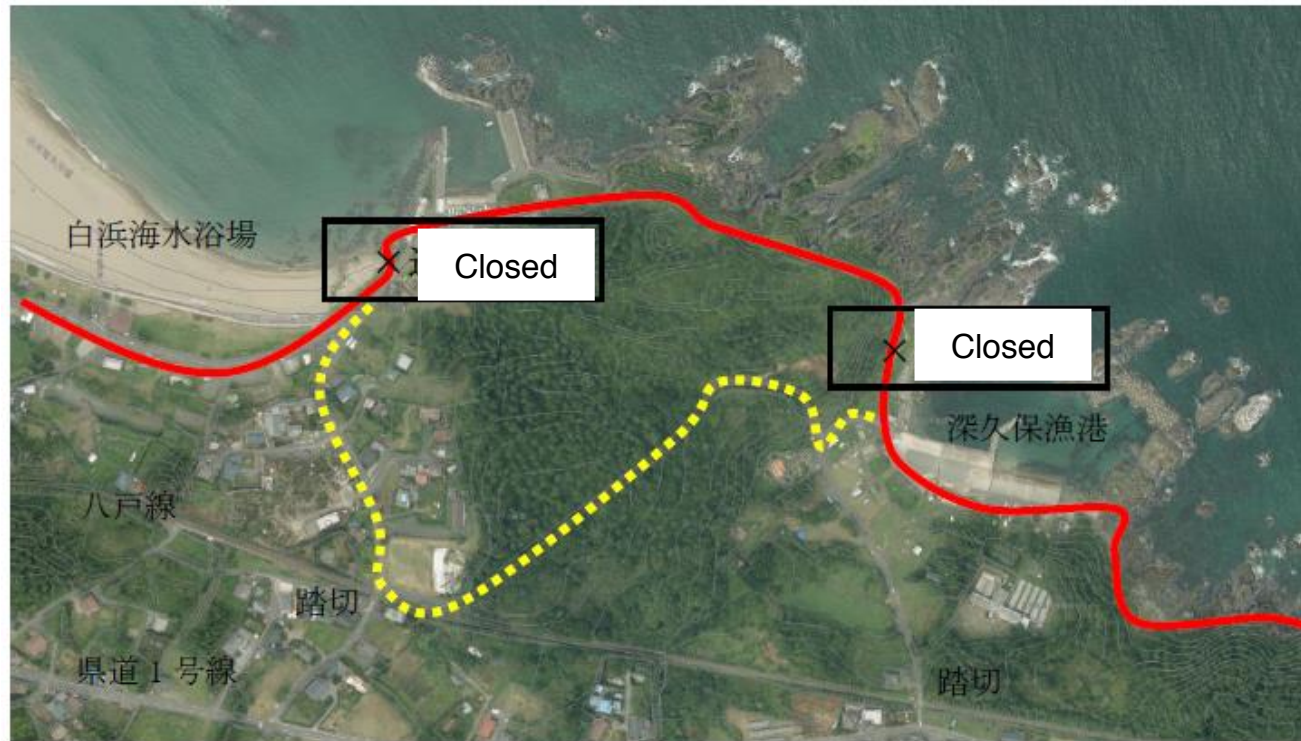

Hachinohe, Tamurazaki Walking Course Detour

Closure at Tamurazaki Walking Course: please use detour

This walking course will be closed for repairs from Nov. 19, 2020 to the end of January 2021. Please use the detour during this period of time. We're sorry for the inconvenience.

赤線 (—) : みちのく潮風トレイル Red line: Michinoku Coastal Trail route

黄点線 (- - -) : 補修工事期間中の迂回路ルート Yellow dotted line: detour during construction

八戸市観光課