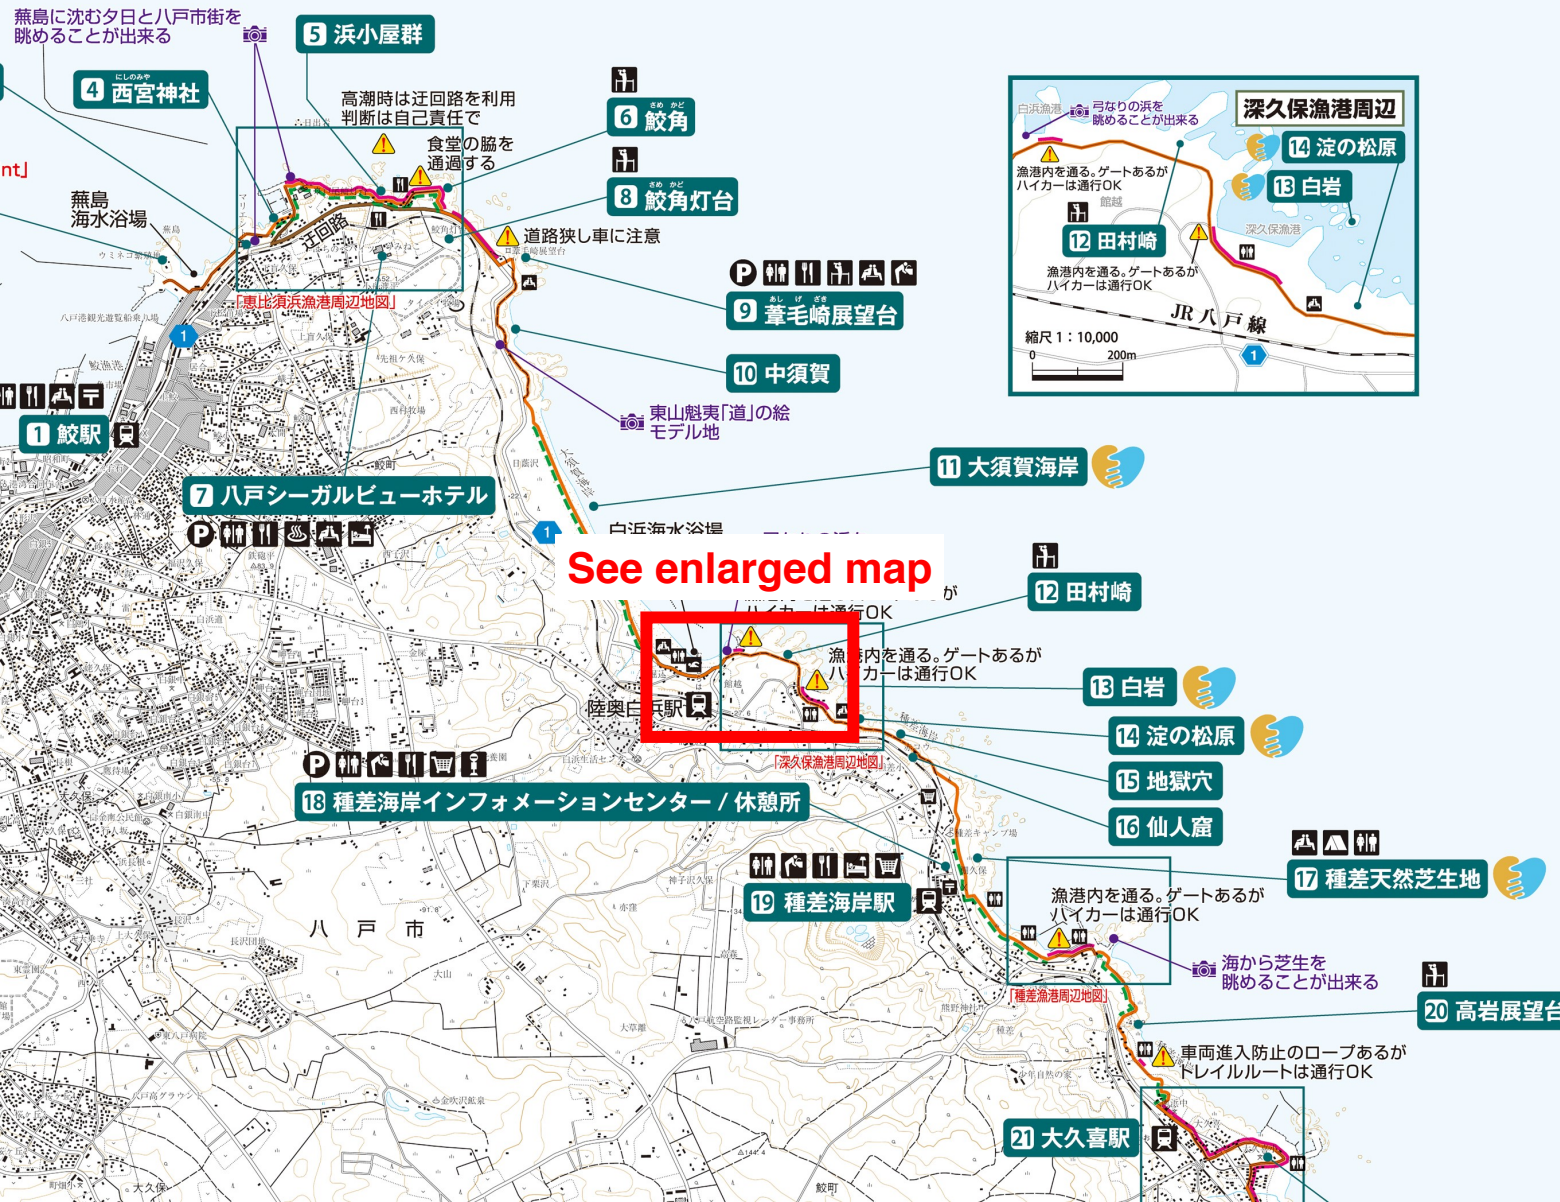

Hachinohe, Tamurazaki Walking Course Detour

Closure at Tamurazaki Walking Course: please use detour

This walking course will be closed for repairs from Nov. 19, 2020 to the end of January 2021. Please use the detour during this period of time. We're sorry for the inconvenience.

赤線 (—) : みちのく潮風トレイル Red line: Michinoku Coastal Trail route

黄点線 (- - -) : 補修工事期間中の迂回路ルート Yellow dotted line: detour during construction

八戸市観光課