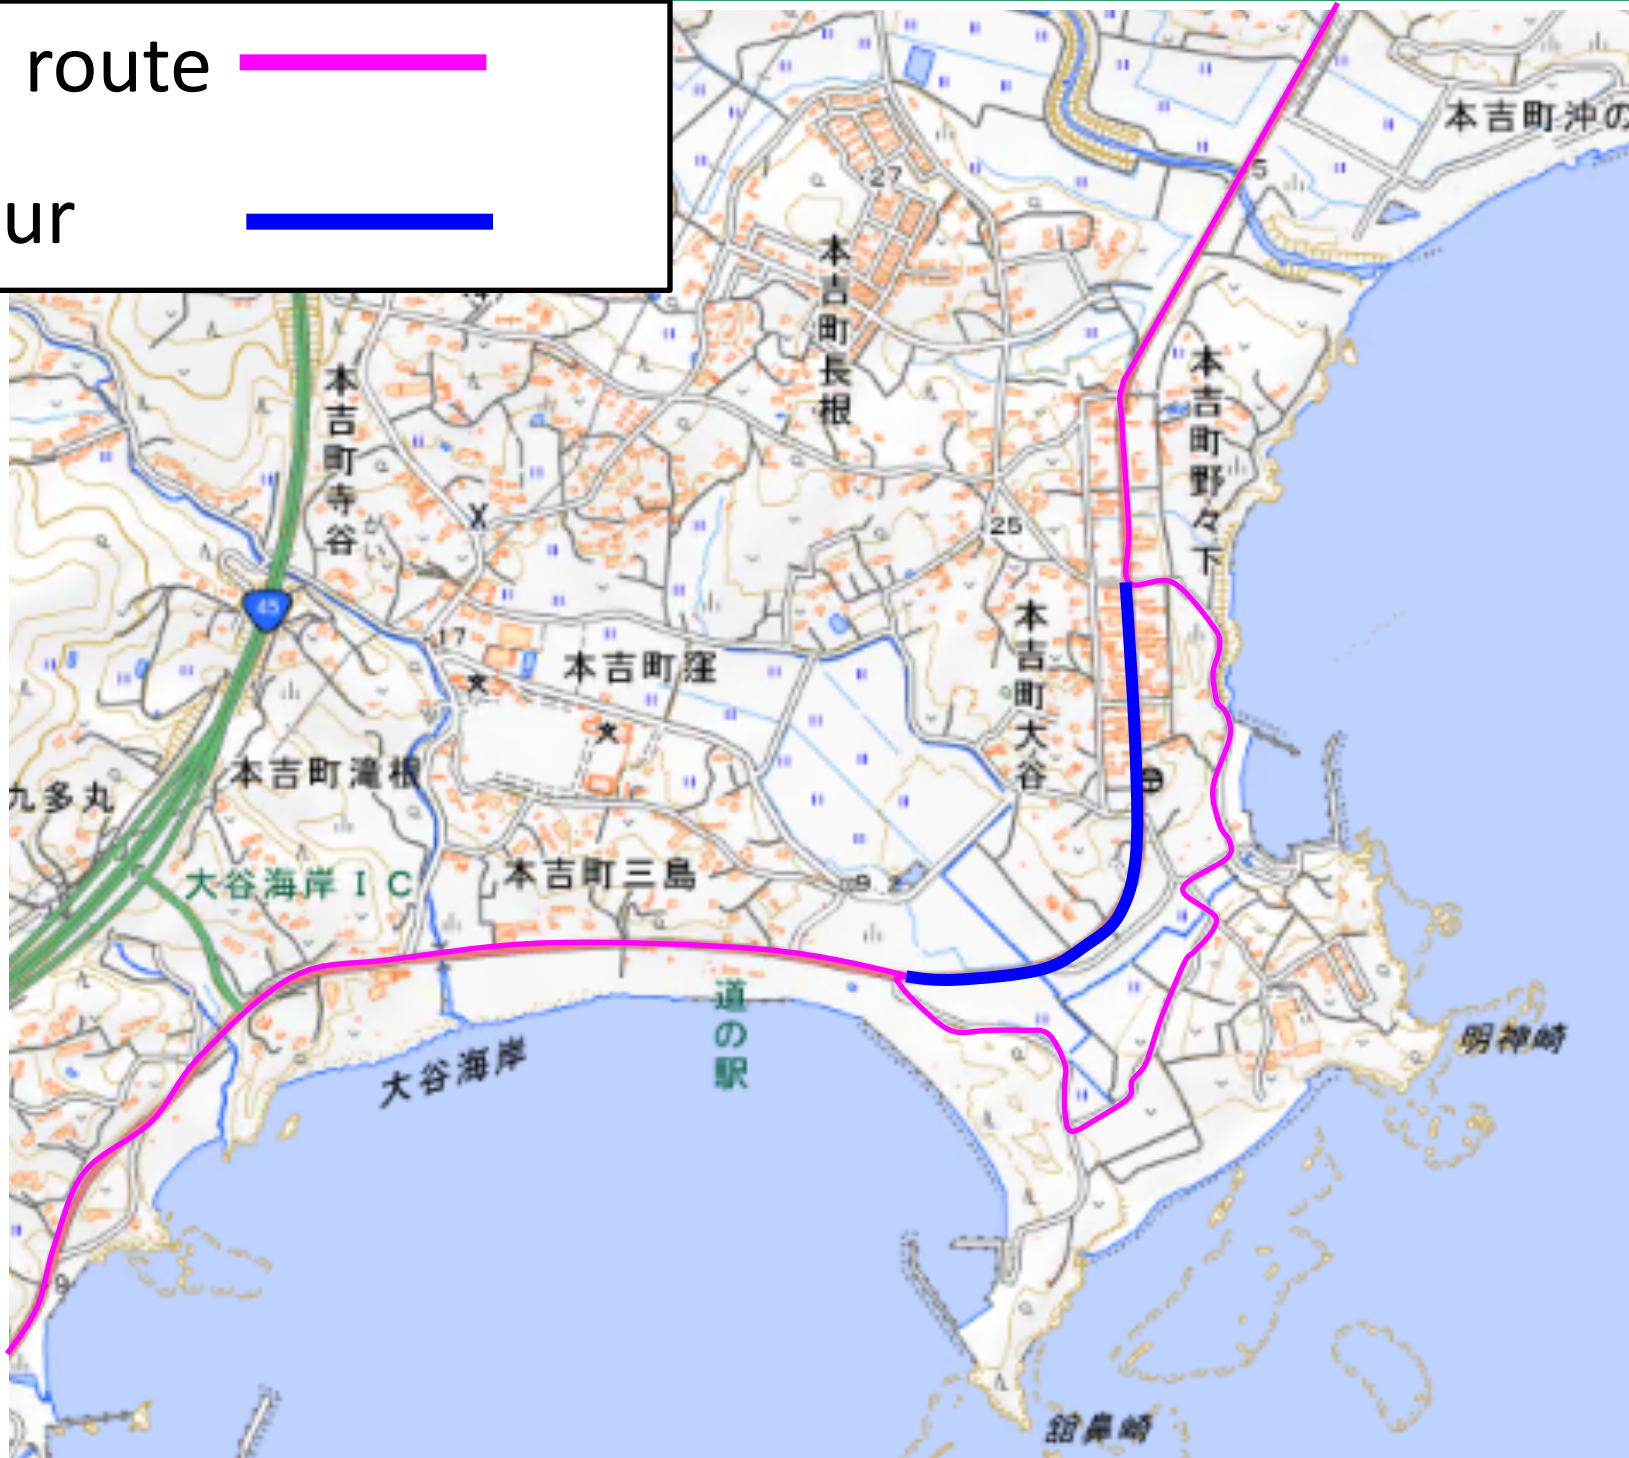

# Detour information for Oya, Motoyoshi, Kesennuma

# Detour information for Oya, Motoyoshi, Kesennuma

Main route 

Detour 

Enlarged map

Because of construction, a section of the trail connecting to Oya Beach is closed. Please walk along National Route 45 (shown in blue) instead.