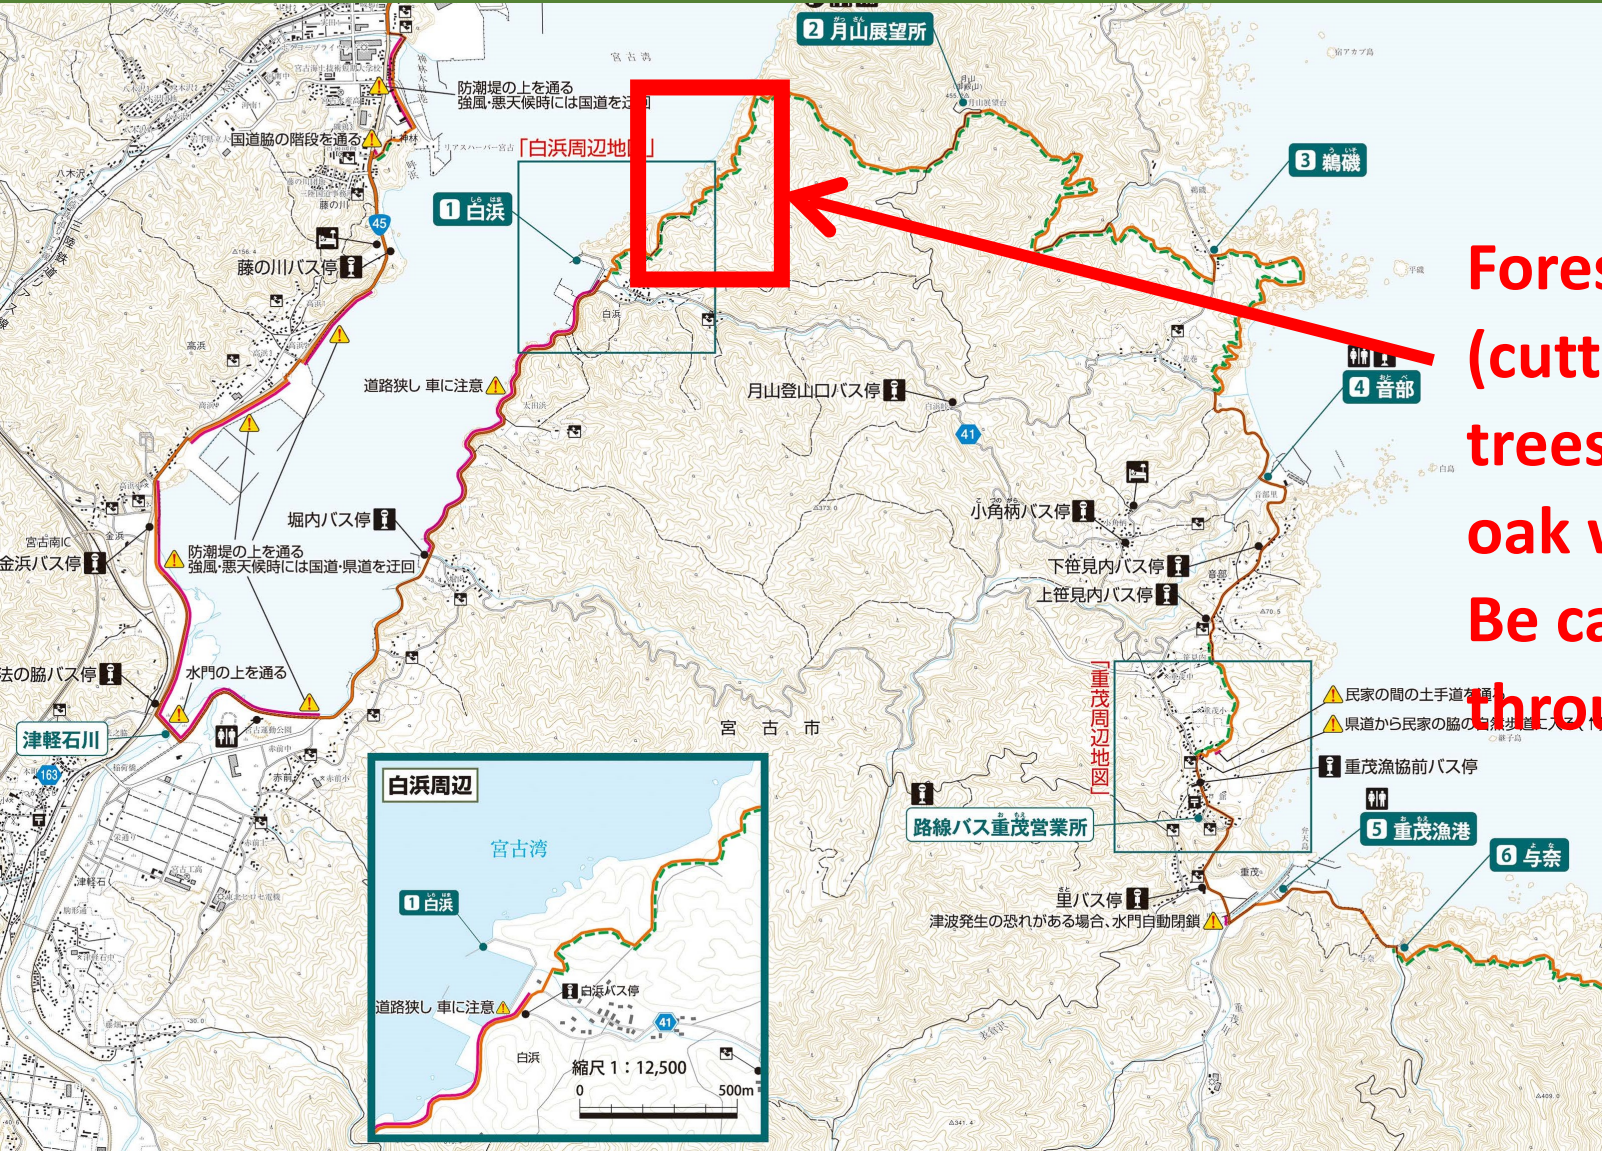

Miyako City Mt. Gassan Nat'l Forest (Shirahama to Gassan Viewpoint)

Forest maintenance
(cutting down some
trees) to prevent
oak wilt disease.
Be careful walking
through this area.